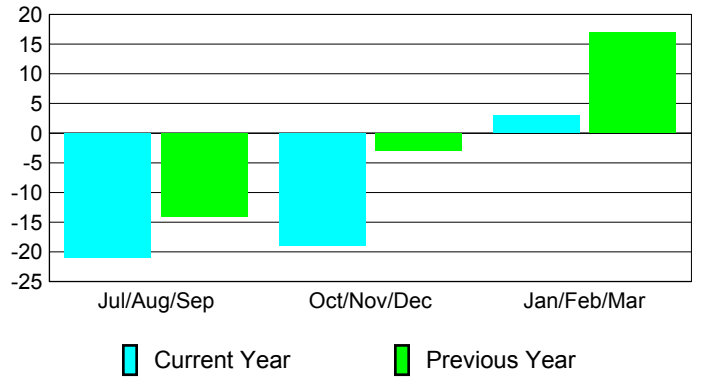

Membership Results
2008-2009

Membership
2007-2008

Month	Net Memb Goal	Actual New Memb	Actual Dropped Memb	Gain/Loss of Memb	Gain/Loss of Memb
Jul/Aug/Sep	-5	25	-46	-21	-14
Oct/Nov/Dec	3	18	-37	-19	-3
Jan/Feb/Mar	15	40	-37	3	17
Totals	13	83	-120	-37	0

Membership Results 2008-2009

Goal, New, Dropped, Gain/Loss

Comparison of Membership Gain/Loss

Current Year Compared to the Previous Year

Gender Comparison 2008-2009